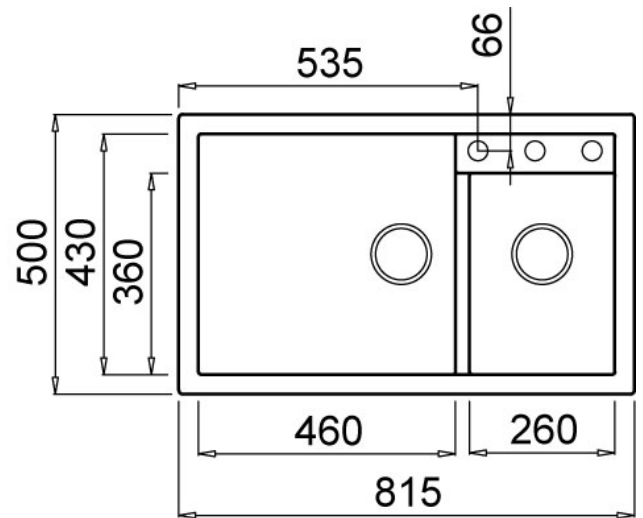

**Product Specification Sheet  
 ELGQ440T-40**

**Quadra Topmount**

Elleci Quadra Granitek 460/260 Double Bowl Left Hand

Models	Corner Radius
ELGQ440T-40 <i>Black</i>	10mm

Overall Dimensions W x D	Waste
815 x 500mm	90mm

Bowl Dimensions W x D x H	Minimum Cabinet Size
460 x 430 x 215mm	900mm

2nd Bowl Dimensions: W x D x H
260 x 360 x 190mm

Material & Finish
Granitek, Honed

Accessories Available (optional)

**BFDDB**  
 DRAINING BASKET  
 390 X 325mm

**BFDRMB**  
 ROLLER MAT  
 480 X 450mm

Eco Sink Insert  
 B&F Eco Sink Matte Black  
 Models  
 14 8RD/ECO

E&OE – it is recommended all measurements are taken directly from the product. Specification subject to change without notice, always consult the literature supplied with the product. Coloured images are indicative only.